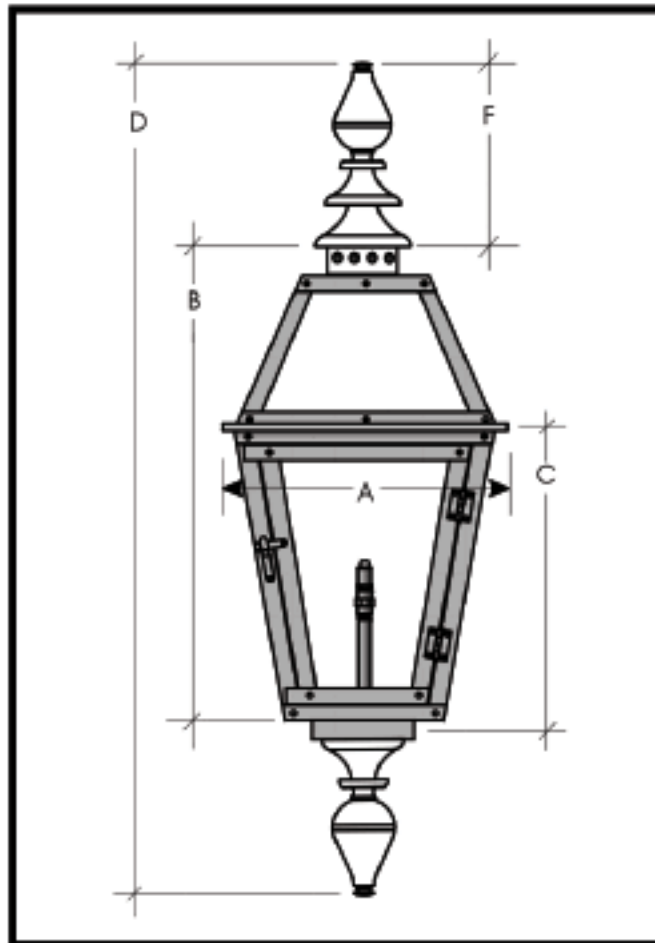

Faubourg Lighting

COPPER GAS & ELECTRIC LIGHTING

Model 1090

	A	B	C	D	E	F
Light Size	Light Width	Light Height	Center of gas to light center	Overall Height	Wall to front edge	Top Spinning
14"	9.25"	14"	9.25"	23"	11.5"	
18"	10.25"	18"	10.25"	29.5"	12.5"	5.5"
21"	11.25"	21"	11.75"	32.5"	14.5"	5.5"
24"	12.25"	24"	13"	39.5"	15.5"	9"
27"	13.5"	27"	15"	42.5"	16.5"	9"
36"	18"	36"	19"	51.5"	21"	9"
42"	20"	42"	24"		24"	

Note: All models are available in solid copper top.