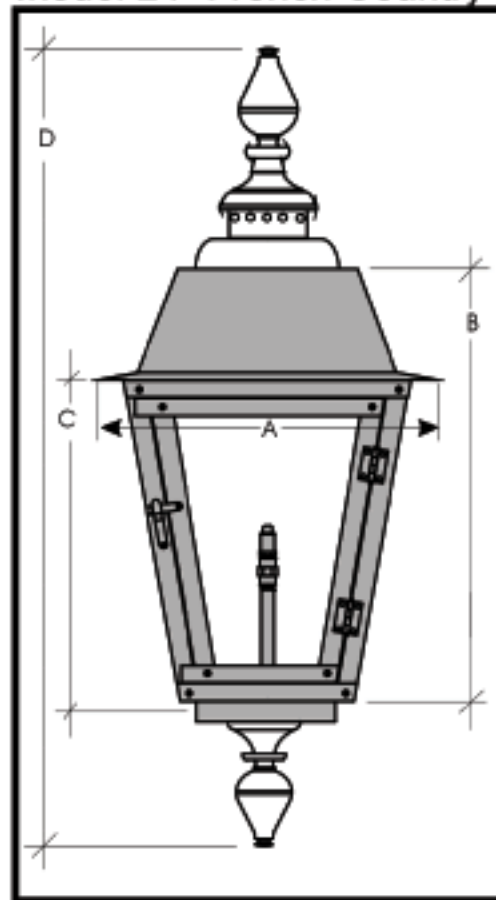

Faubourg Lighting

COPPER GAS & ELECTRIC LIGHTING

Model 21" French Country

Model 24" French Country

	<u>A</u>	<u>B</u>	<u>C</u>	<u>D</u>	<u>E</u>
Light Size	Light Width	Light Height	Center of gas to light center	Overall Height	Wall to front edge
14"	/	/	/	/	/
18"	/	/	/	/	/
21"	12.5"	18"	11.5"	30"	16"
24"	14.5"	20.5"	15"	40"	19.5"
27"	/	/	/	/	/
36"	/	/	/	/	/
42"	/	/	/	/	/