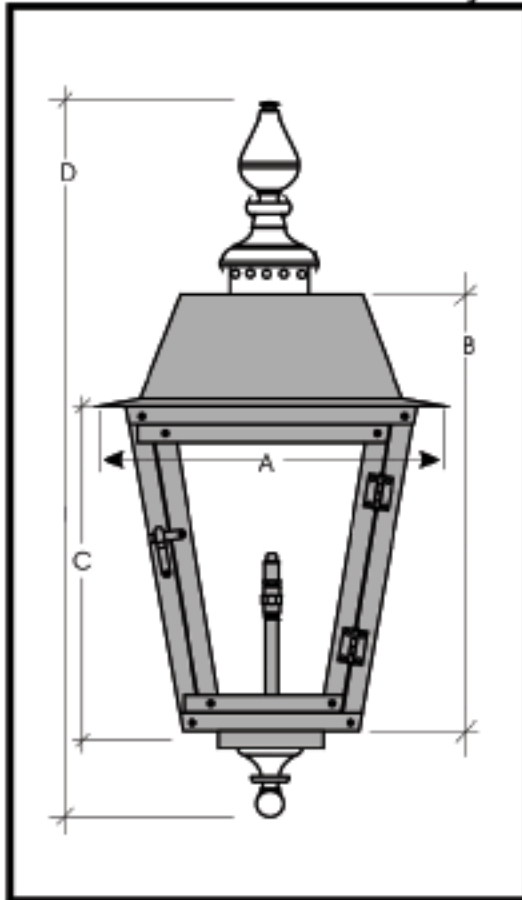

Faubourg Lighting

COPPER GAS & ELECTRIC LIGHTING

Model 21" French Country

Model 24" French Country

	<u>A</u>	<u>B</u>	<u>C</u>	<u>D</u>	<u>E</u>
Light Size	Light Width	Light Height	Center of gas to light center	Overall Height	Wall to front edge
14"	/	/	/	/	/
18"	/	/	/	/	/
21"	12.5"	18"	11.5"	30"	16"
24"	14.5"	20.5"	15"	40"	19.5"
27"	/	/	/	/	/
36"	/	/	/	/	/
42"	/	/	/	/	/